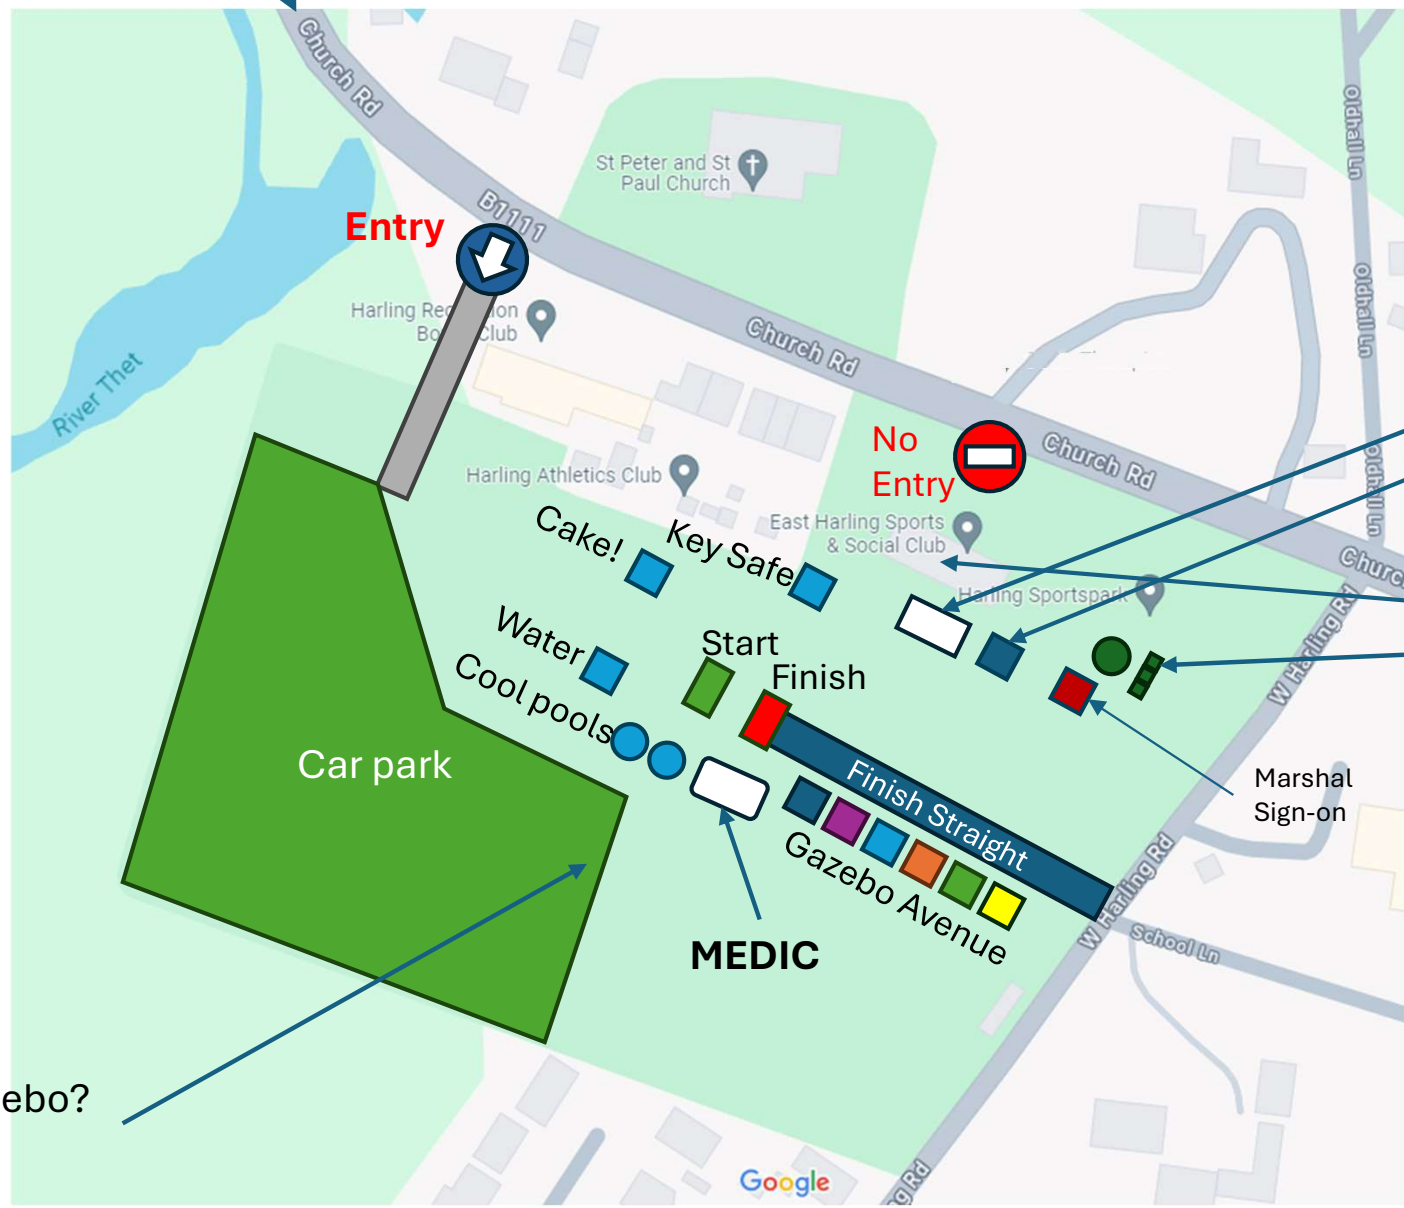

# Harling 10k Field Layout

From A11

## Need to Know!

- Signing-on
- Bib Details (pens tables)
- Toilets
- Ladies (EHS&SC)
- Gents

Bringing a gazebo?  
Park here